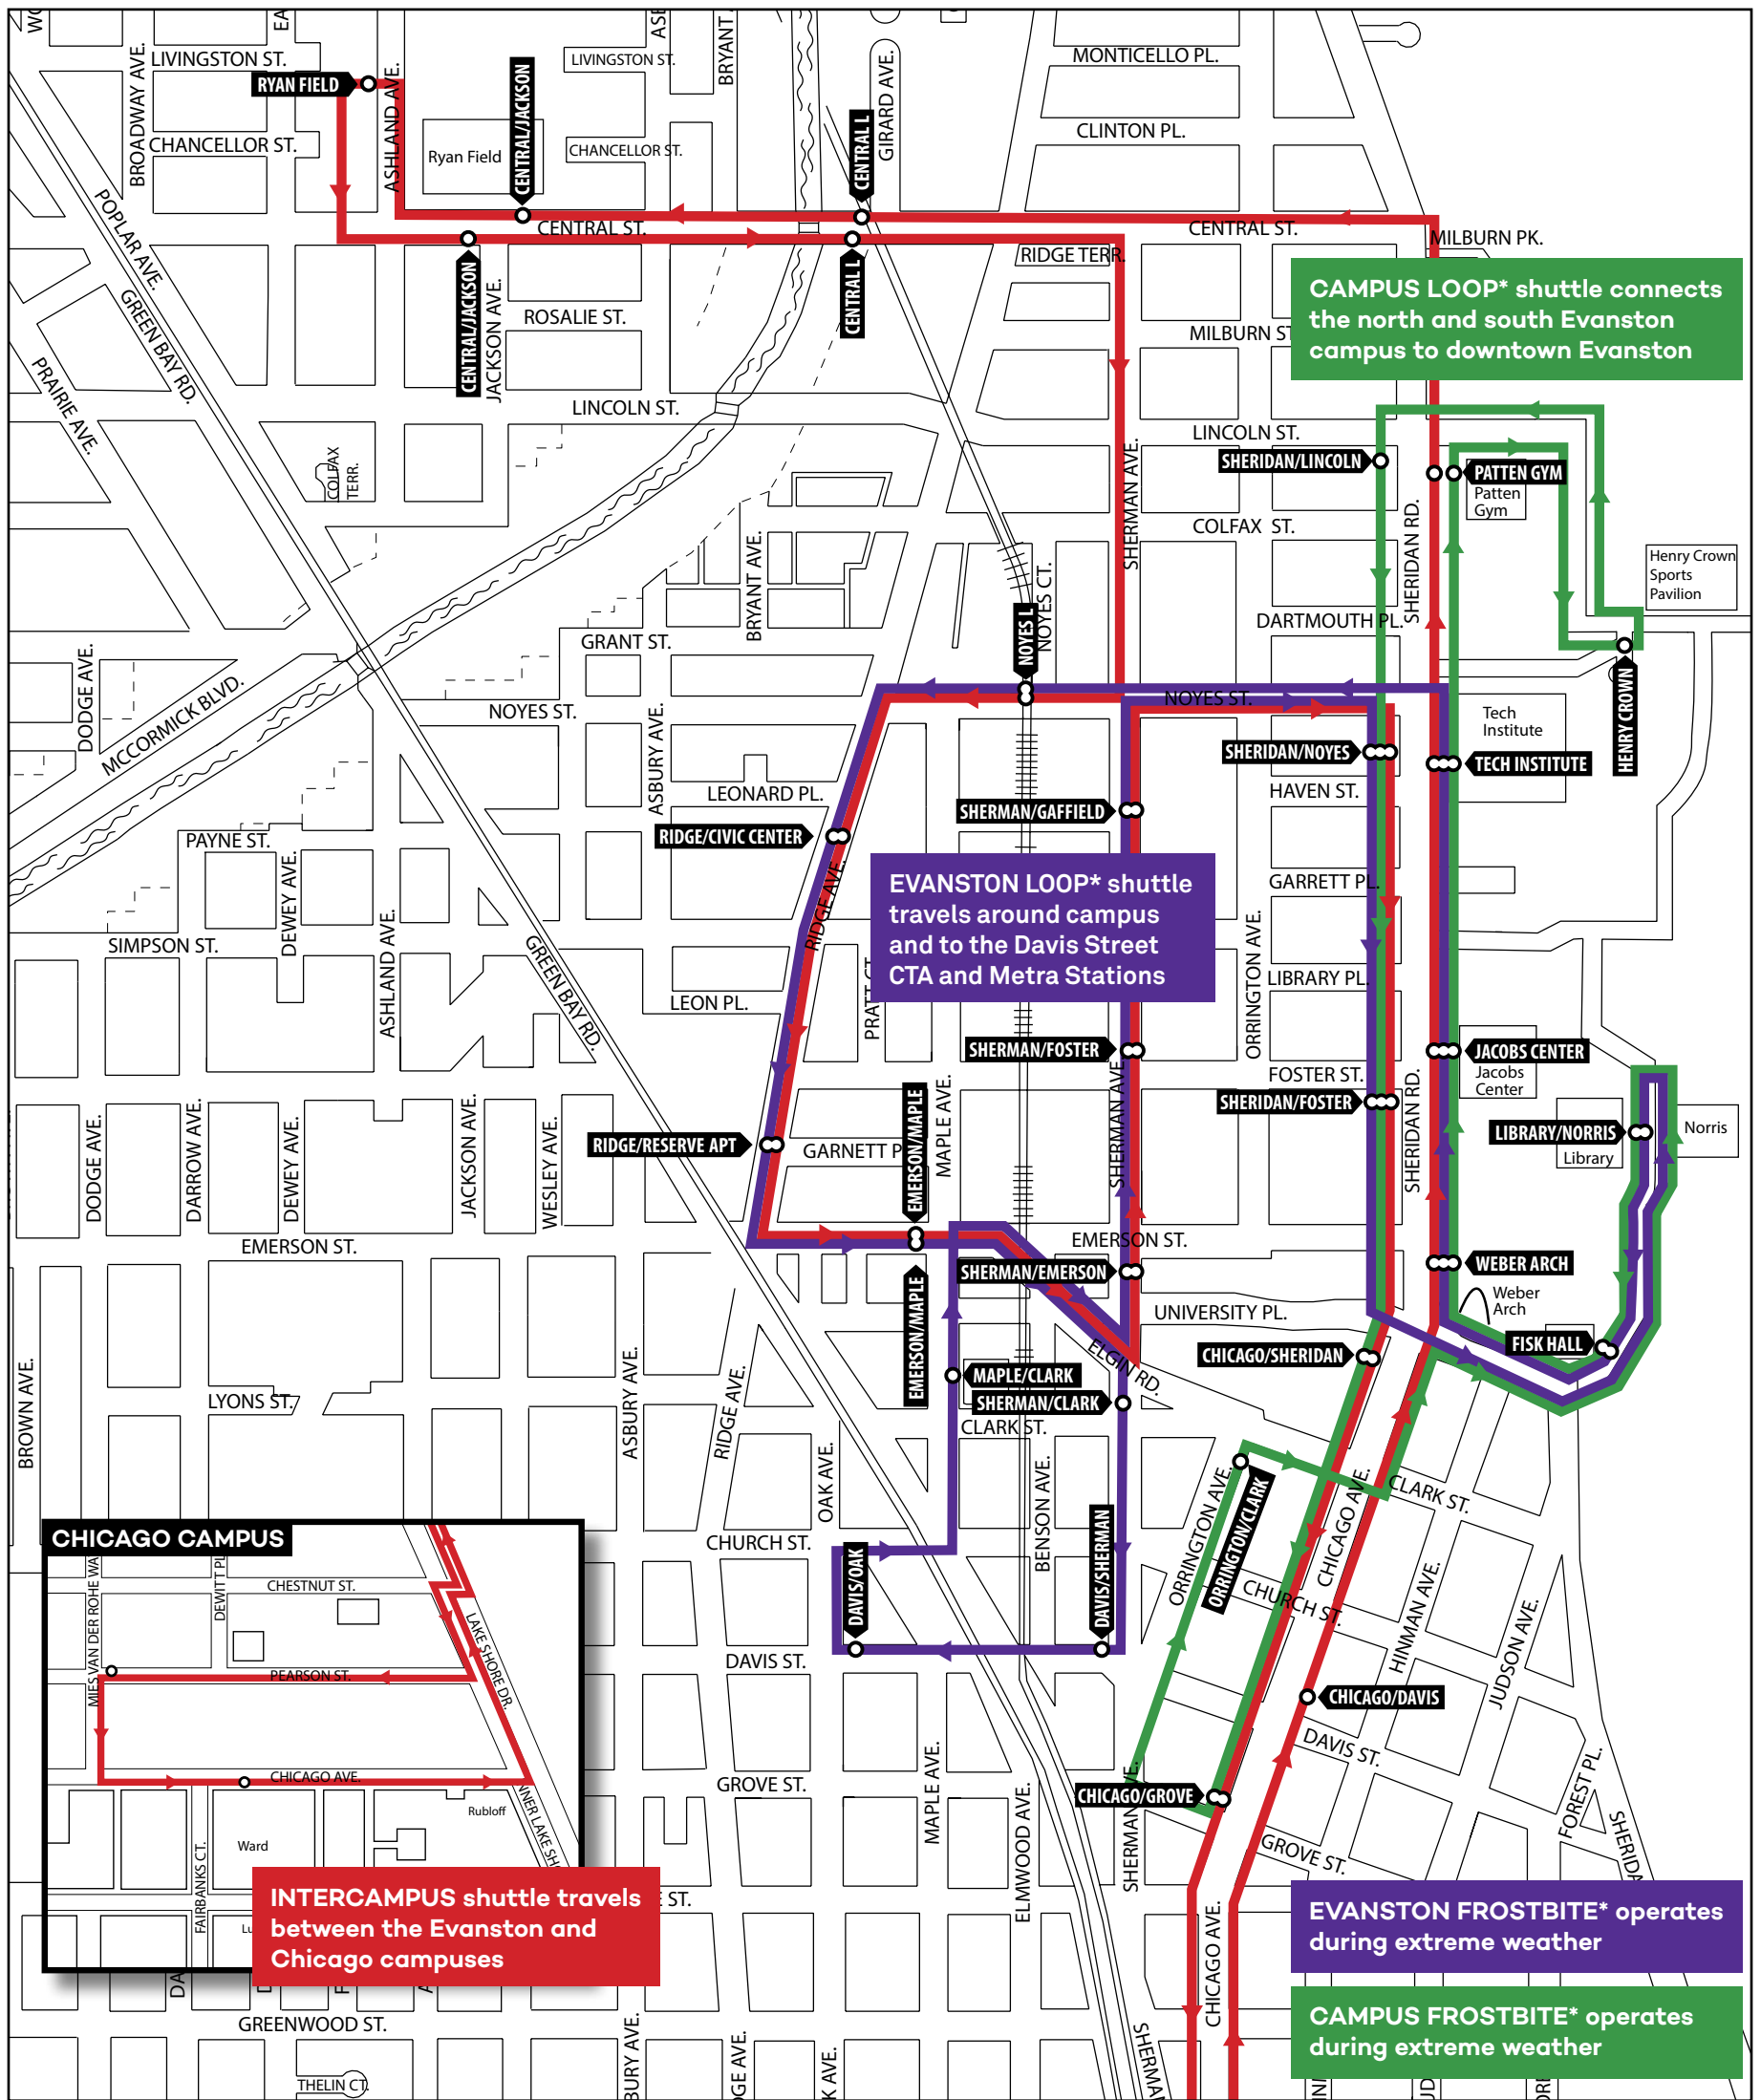

Northwestern Shuttles 2022–2023

CAMPUS LOOP* shuttle connects the north and south Evanston campus to downtown Evanston

EVANSTON LOOP* shuttle travels around campus and to the Davis Street CTA and Metra Stations

CHICAGO CAMPUS

INTERCAMPUS shuttle travels between the Evanston and Chicago campuses

EVANSTON FROSTBITE* operates during extreme weather

CAMPUS FROSTBITE* operates during extreme weather

- Evanston Loop* and Evanston Frostbite*
- Campus Loop* and Campus Frostbite*
- Intercampus

*Operates during the academic year only

Ride the Shuttles for Free

Use your valid Wildcard to get on board.

These shuttles are a free service for Northwestern University staff, faculty, and students with presentation of a valid Wildcard.

Track the Shuttles

shuttle.northwestern.edu

- Real-time location information!
- Estimated arrival times
- Free apps for iPhone and Android

Shuttle schedules and routes are subject to change. For current information and timetables, visit shuttle.northwestern.edu.